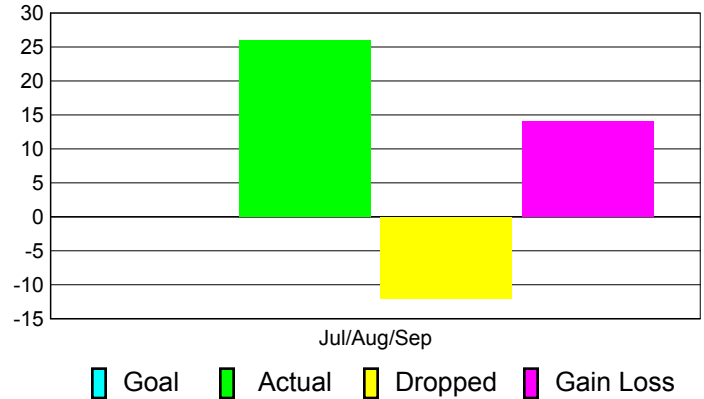

### YTD Status Quo Clubs 2011-2012

Status Quo Clubs Compared to Status Quo Members

## MEMBERSHIP

**Membership Results**  
2011-2012

**Membership**  
2010-2011

Month	Net Memb Goal	Actual New Memb	Actual Dropped Memb	Gain/Loss of Memb	Gain/Loss of Memb
Jul/Aug/Sep		26	-12	14	2
<b>Totals</b>		<b>26</b>	<b>-12</b>	<b>14</b>	<b>2</b>

### Membership Results 2011-2012

Goal, New, Dropped, Gain/Loss

### Comparison of Membership Gain/Loss

Current Year Compared to the Previous Year