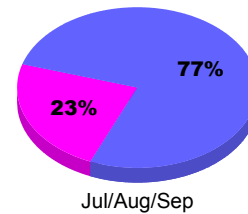

Gender Comparison 2011-2012